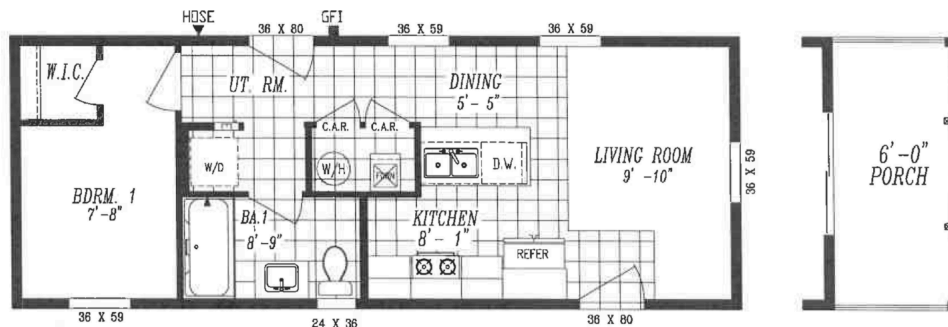

THE COLUMBIA RIVER SERIES

The Columbia River

1001

14' x 36'

DIMENSIONS

480

 sf

LIVING SPACE

1

BEDROOMS

1

BATHROOMS

OVERVIEW

13'4" Single Wide 1
Bedroom Home for Sale

Heritage Home Center

(425) 353-5464

or Request Firm Quote

EMAIL US

01 FLOOR PLAN

480 SQ FT · 14' x 36'

02 FRONT ELEVATION

FRONT SIDEWALL

BACK SIDEWALL

OPT FRONT ENDWALL
W/ 6' PORCH

FRONT ENDWALL

BACK ENDWALL

The Columbia River 1001

1 Bedrooms | 1 Bathrooms | 480 sq ft

STANDARD FEATURES

- ✓ Energy Star Rating on home
- ✓ LP Smartside Panel Siding
- ✓ Weather Resistant House Wrap Under Siding
- ✓ Large Dormer with Board and Batten Accent Area
- ✓ Oversized Eaves and Overhangs
- ✓ Architectural Shingles with Lifetime Warranty (Limited)
- ✓ Sherwin Williams Paint - Interior and Exterior
- ✓ Tape and Texture with Square Corner Drywall
- ✓ Baseboard Molding in Vinyl Floor Areas
- ✓ 9' Tall Flat Ceilings
- ✓ Hardwood Cabinets with 42" Tall Overhead Cabinets
- ✓ 6" Recessed LED Lighting
- ✓ Ceiling Fan Ready in Living Room and Family Room
- ✓ Fiberglass Tubs and Showers
- ✓ Pfister Faucets Throughout
- ✓ Congoleum LUX Vinyl Flooring
- ✓ Shaw 25 ounce Stain Resistant Carpet
- ✓ Kwikset Door Hardware
- ✓ 6 Panel Front Door & 9 Lite Rear Door
- ✓ ecobee Smart Thermostat
- ✓ Carrier SmartComfort Electric Furnace
- ✓ 2"x6" Exterior Walls
- ✓ 2"x4" Interior Walls